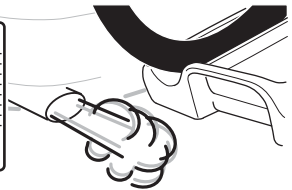

D.1

Aluminium
or GGG40