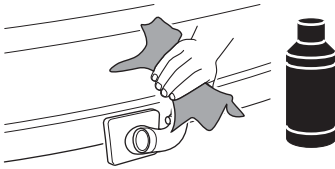

Not ok

Your Key-Number

22-80 mm

D.1

Aluminium
or GGG40

Carbon Frame

Thule Carbon Frame Protector

984