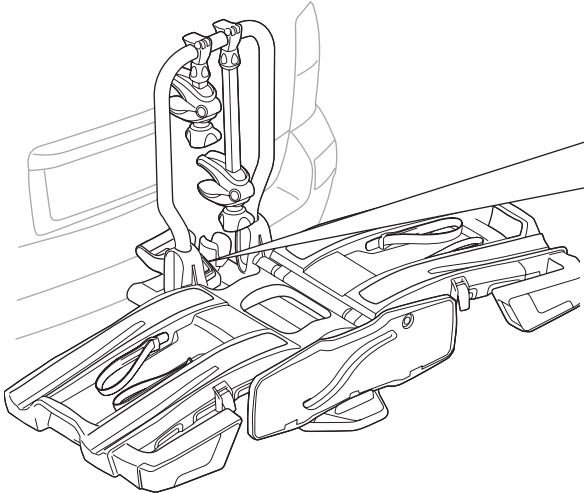

CITY CRASH

Complies with ISO norm

Thule EasyFold XT F 2

965500

x1

FIX4BIKE Tow bar

Not ok

Your Key-Number

1

2

3

4

5

6

A

B