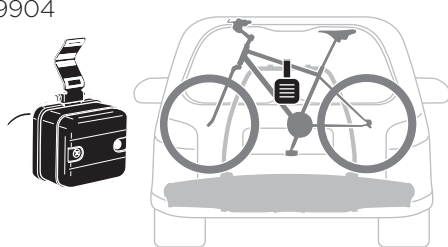

Thule EasyFold XT Carrying Bag 2

9311

Thule EasyFold XT Loading Ramp

9334

Thule Bike Frame Adapter

982

Thule 3rd Brake Light

9904