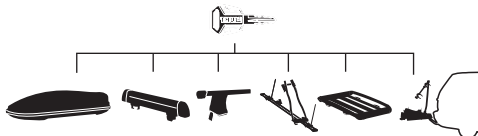

EN Accessories
FR Accessoires
ES Accesorios
DE Zubehör
NL Accessoires
PT Acessórios
IT Accessori
SV Tillbehör
DK Tilbehør
NO Tilbehør
FI Lisävarusteet
IS Aukabúnaður

ET Tarvikud
LV Piederumi
LT Priedai
RU Аксессуары
UK Аксесуары
PL Akcesoria
CS Příslušenství
HU Kiegészítők
RO Accesorii
SK Príslušenstvo
SL Dodatna oprema
BG Аксесоари

HR Dodatna oprema
EL Αξεσουάρ
TR Aksesuarlar
MT Aċċessorji

אביזרים HE
الملحقات AR

ZH (CN) 附件
ZH (TW) 配件
JA アクセサリー
KO 액세서리
TH อุปกรณ์เสริม
MS Aksesori

Thule One-Key System